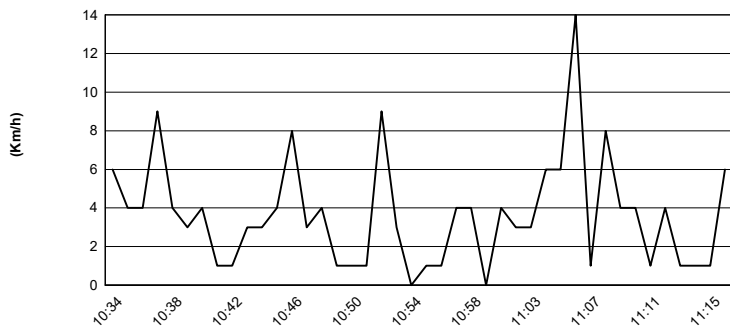

04/05/2024

P = Box In/Out - C = Tempo Invalidato

Powered by FICr PERUGIA TIMING

Air Temperature

Track Temperature

Air Pressure

Humidity

Wind Speed