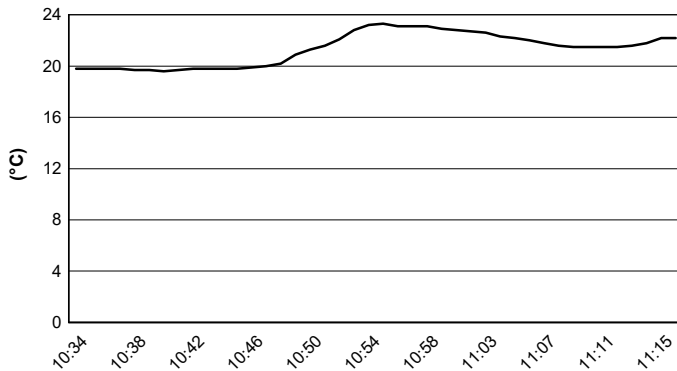

04/05/2024

P = Box In/Out - C = Tempo Invalidato

Powered by FICr PERUGIA TIMING

Air Temperature

Track Temperature

Air Pressure

Humidity

Wind Speed