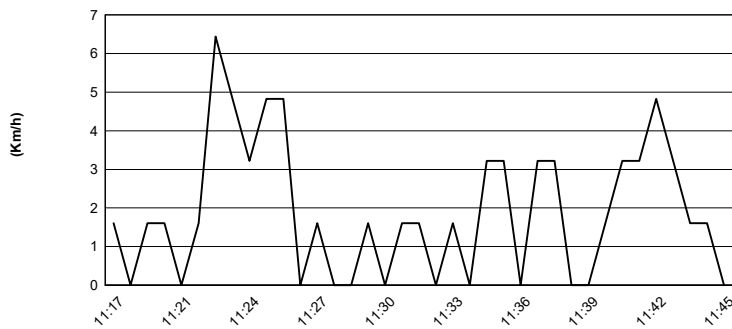

Vallelunga auto 4.085 m

ACI Racing Weekend Vallelunga, 18-19 Settembre 2021

Porsche Carrera Cup Italia - Meteo Qualifiche 1

Session started 11:17 - Session ended 11:45

Air Temperature

Track Temperature

Air Pressure

Humidity

Wind Speed

Wind Direction

18/09/2021