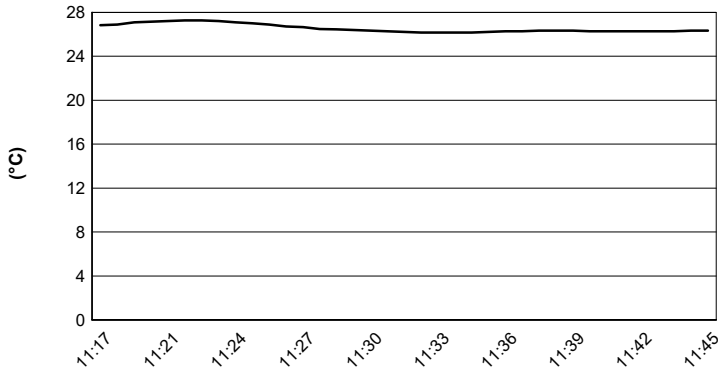

ACI Racing Weekend Vallelunga, 18-19 Settembre 2021

Porsche Carrera Cup Italia - Meteo Qualifiche 1

Session started 11:17 - Session ended 11:45

Air Temperature