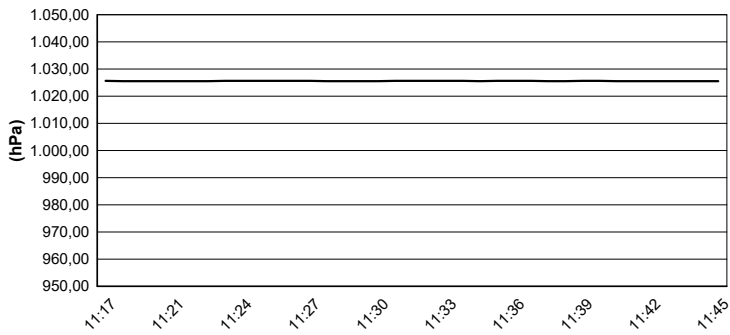

Vallelunga auto 4.085 m

ACI Racing Weekend Vallelunga, 18-19 Settembre 2021

Porsche Carrera Cup Italia - Meteo Qualifiche 1

Session started 11:17 - Session ended 11:45

Air Temperature

Track Temperature

Air Pressure