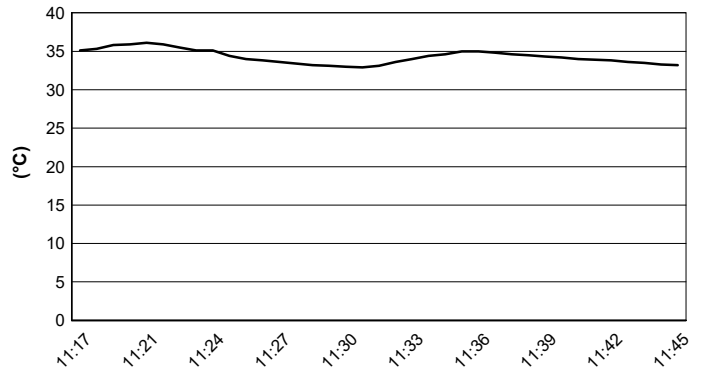

Vallelunga auto 4.085 m

ACI Racing Weekend Vallelunga, 18-19 Settembre 2021

Porsche Carrera Cup Italia - Meteo Qualifiche 1

Session started 11:17 - Session ended 11:45

Air Temperature

Track Temperature

Air Pressure

Humidity

Wind Speed

Wind Direction

18/09/2021